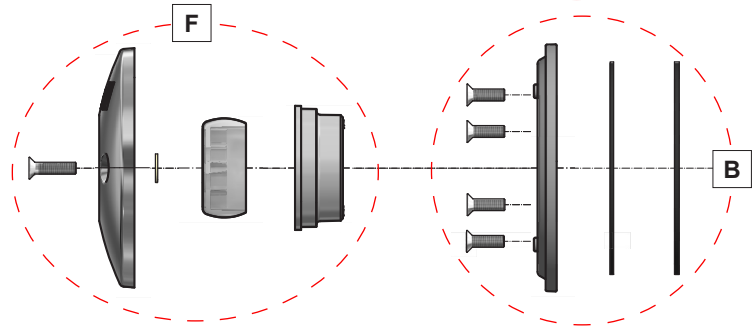

Small Inlets / Outlets

Inlet Classic

125811
125813 - 250A
125816 - 350CA

Inlet Marine

124811
124813 - 250A
124816 - 350CA

Outlet Classic

125821
125826 - 350CA

Vaccum hose connection Classic

125831
125826 - 350CA

The spare parts fits these housings:

Bronze
(obsolete)

40 Stainless steel

250 Stainless steel

350 Stainless steel

Small Inlets / Outlets

Inlet Classic

125810
125812 - 250A
125815 - 350CA

Inlet Marine

124810
124812 - 250A
124815 - 350CA

Outlet Classic

125820
125825 - 350CA

Vaccum hose connection Classic

125830
125835 - 350CA

The spare parts fits these housings: