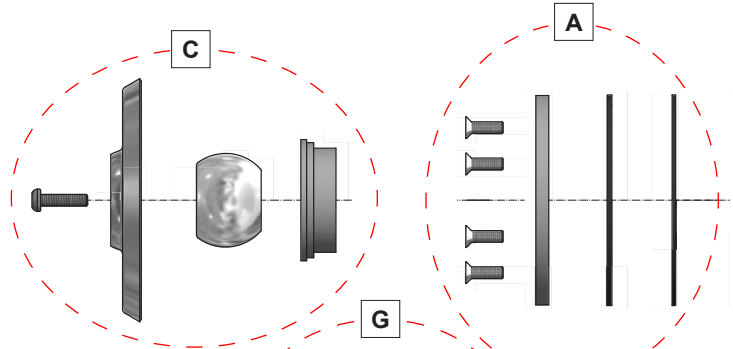

125831
125826 - 350CA

The spare parts fits these housings:

Bronze
(obsolete)

40 Stainless steel

250 Stainless steel

350 Stainless steel

Small Inlets / Outlets

Inlet Classic

125810
125812 - 250A
125815 - 350CA

Inlet Marine

124810
124812 - 250A
124815 - 350CA

Outlet Classic

125820
125825 - 350CA

Vaccum hose connection Classic

125830
125835 - 350CA

The spare parts fits these housings: