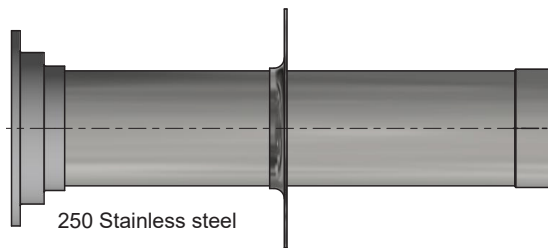

Small Inlets / Outlets

Inlet Classic

125811
125813 - 250A
125816 - 350CA

Inlet Marine

124811
124813 - 250A
124816 - 350CA

Outlet Classic

125821
125826 - 350CA

Vaccum hose connection Classic

125831
125826 - 350CA

The spare parts fits these housings:

Bronze
(obsolete)

40 Stainless steel

250 Stainless steel

350 Stainless steel

Small Inlets / Outlets

Inlet Classic

125810
125812 - 250A
125815 - 350CA

Inlet Marine

124810
124812 - 250A
124815 - 350CA

Outlet Classic

125820
125825 - 350CA

Vaccum hose connection Classic

125830
125835 - 350CA

The spare parts fits these housings: