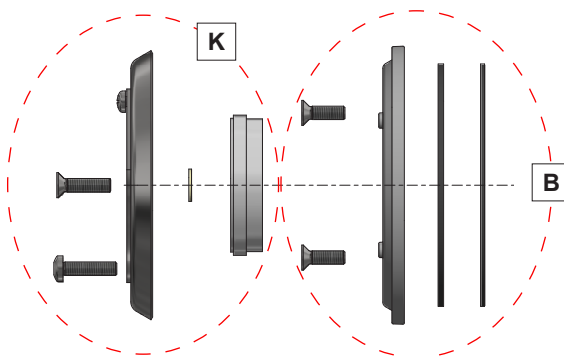

Small Inlets / Outlets

Inlet Classic

125811
125813 - 250A
125816 - 350CA

Inlet Marine

124811
124813 - 250A
124816 - 350CA

Outlet Classic

125821
125826 - 350CA

Vaccum hose connection Classic

125831
125826 - 350CA

The spare parts fits these housings:

Bronze
(obsolete)

40 Stainless steel

250 Stainless steel

350 Stainless steel

Small Inlets / Outlets

Inlet Classic

125810
125812 - 250A
125815 - 350CA

Inlet Marine

124810
124812 - 250A
124815 - 350CA

Outlet Classic

125820
125825 - 350CA

Vaccum hose connection Classic

125830
125835 - 350CA

The spare parts fits these housings:

Spare parts

	Description	Item no.
A	Seal kit	633005
B	Seal kit	633034
C	Front kit inlet Classic (not countersunk holes)	633007
	Front kit inlet Classic (countersunk holes)	633040
D	Front kit inlet Classic from 2022	633035
E	Front kit inlet Marine	633008
F	Front kit inlet Marine, from 2022	633036
G	Inlet ball with several small holes, set of 2pcs	633009
H	Front kit outlet Classic	633024
I	Front kit outlet Classic, from 2020	633037
J	Front kit vacuum hose connection Classic	633025
K	Front kit vacuum hose connection Classic, from 2020	633038