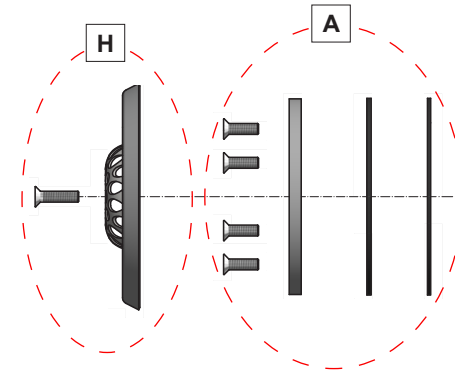

125810
125812 - 250A
125815 - 350CA

Inlet Marine

124810
124812 - 250A
124815 - 350CA

Outlet Classic

125820
125825 - 350CA

Vaccum hose connection Classic

125830
125835 - 350CA

The spare parts fits these housings:

Spare parts

	Description	Item no.
A	Seal kit	633005
B	Seal kit	633034
C	Front kit inlet Classic (not countersunk holes)	633007
	Front kit inlet Classic (countersunk holes)	633040
D	Front kit inlet Classic from 2022	633035
E	Front kit inlet Marine	633008
F	Front kit inlet Marine, from 2022	633036
G	Inlet ball with several small holes, set of 2pcs	633009
H	Front kit outlet Classic	633024
I	Front kit outlet Classic, from 2020	633037
J	Front kit vacuum hose connection Classic	633025
K	Front kit vacuum hose connection Classic, from 2020	633038