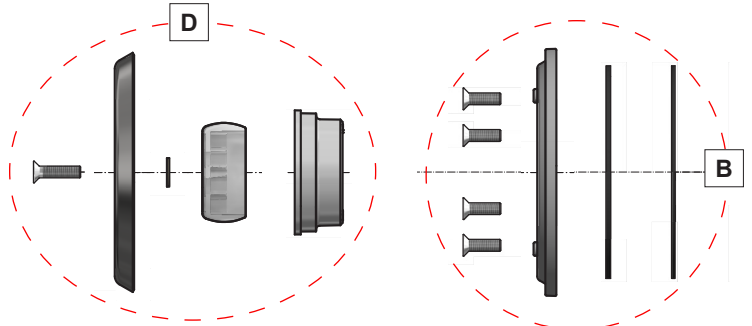

Small Inlets / Outlets

Inlet Classic

125811
125813 - 250A
125816 - 350CA

Inlet Marine

124811
124813 - 250A
124816 - 350CA

Outlet Classic

125821
125826 - 350CA

Vaccum hose connection Classic

125831
125826 - 350CA

The spare parts fits these housings:

Bronze
(obsolete)

40 Stainless steel

250 Stainless steel

350 Stainless steel

Small Inlets / Outlets

Inlet Classic