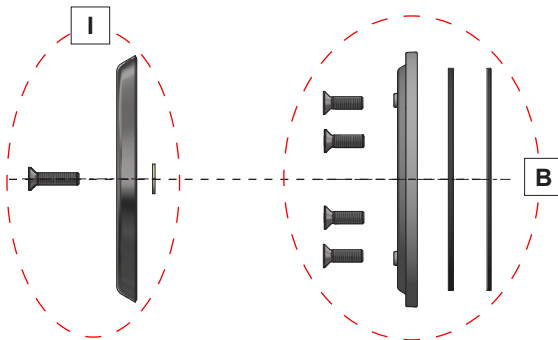

Small Inlets / Outlets

Inlet Classic

125811
125813 - 250A
125816 - 350CA

Inlet Marine

124811
124813 - 250A
124816 - 350CA

Outlet Classic

125821
125826 - 350CA

Vaccum hose connection Classic

125831
125826 - 350CA

The spare parts fits these housings:

Bronze
(obsolete)

40 Stainless steel

250 Stainless steel

350 Stainless steel

Small Inlets / Outlets

Inlet Classic