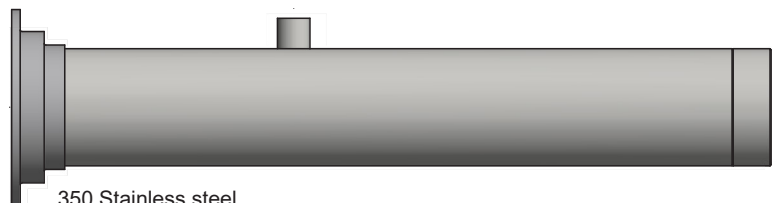

Small Inlets / Outlets

Inlet Classic

125811
125813 - 250A
125816 - 350CA

Inlet Marine

124811
124813 - 250A
124816 - 350CA

Outlet Classic

125821
125826 - 350CA

Vaccum hose connection Classic

125831
125826 - 350CA

The spare parts fits these housings:

Bronze
(obsolete)

40 Stainless steel

250 Stainless steel

350 Stainless steel

Small Inlets / Outlets

Inlet Classic

125810
125812 - 250A
125815 - 350CA

Inlet Marine

124810
124812 - 250A
124815 - 350CA

Outlet Classic

125820
125825 - 350CA

Vaccum hose connection Classic

125830
125835 - 350CA

The spare parts fits these housings: