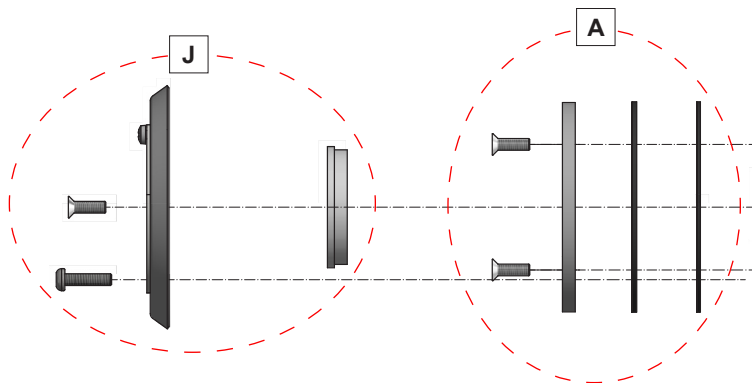

125810
125812 - 250A
125815 - 350CA

Inlet Marine

124810
124812 - 250A
124815 - 350CA

Outlet Classic

125820
125825 - 350CA

Vaccum hose connection Classic

125830
125835 - 350CA

The spare parts fits these housings: